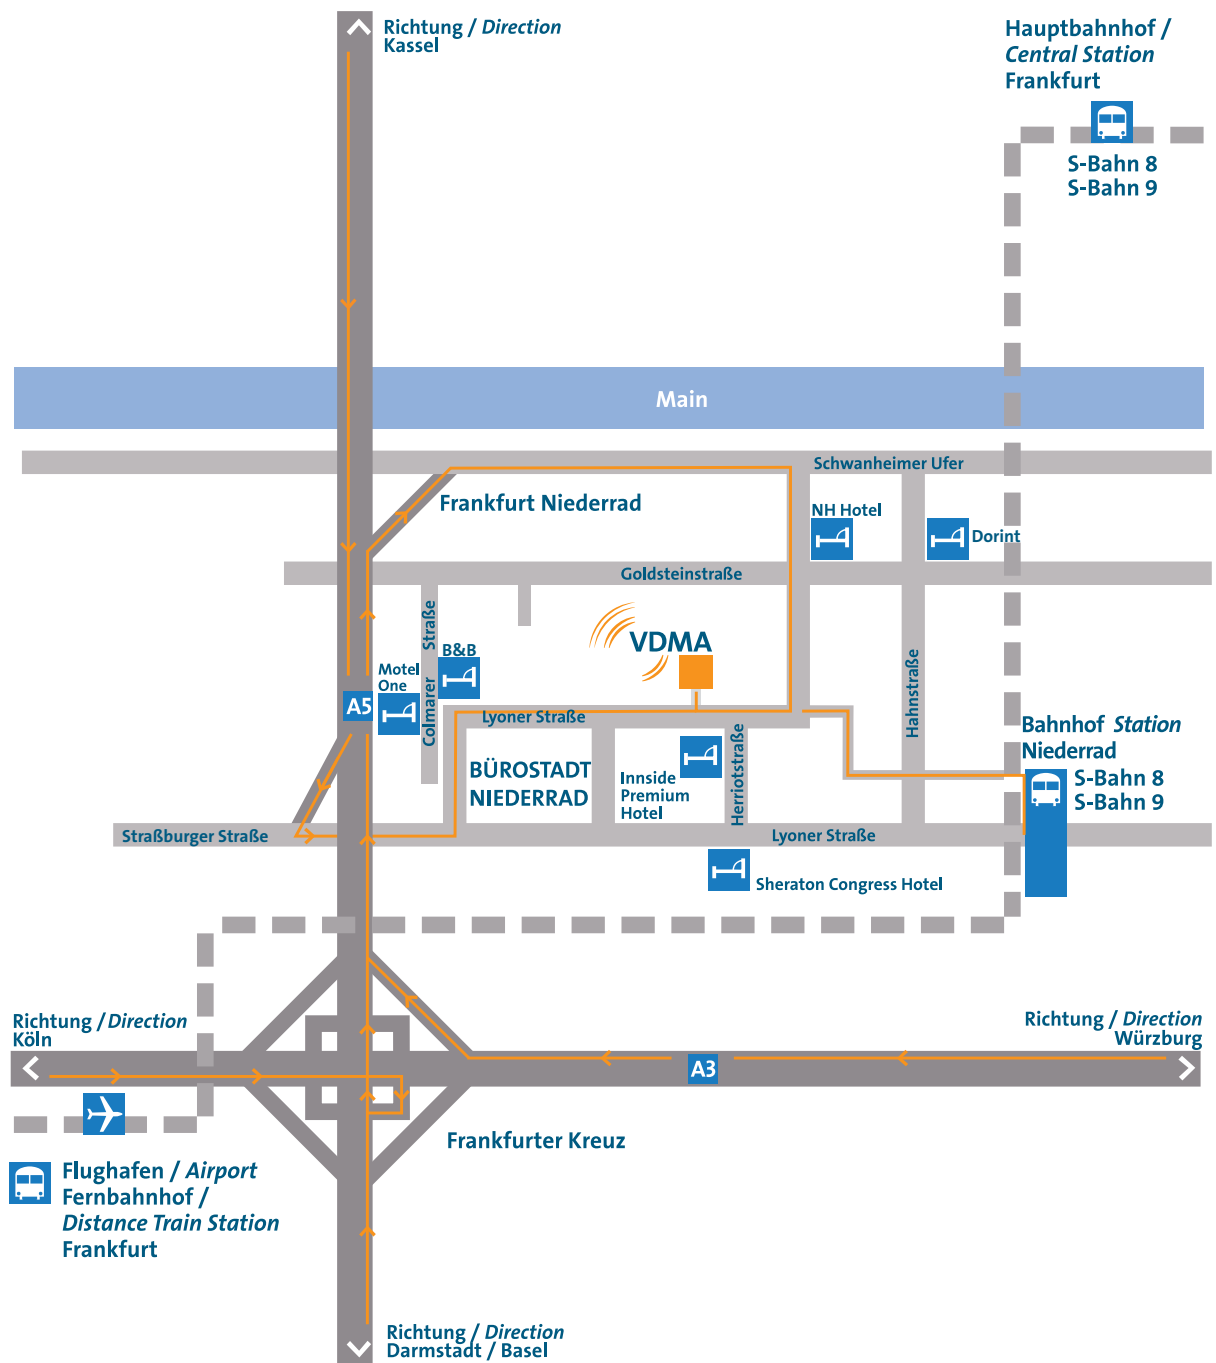

## How to find us Frankfurt am Main

### By car

- **Coming from the South**  
Take the A5 motorway, cross the "Frankfurter Kreuz" motorway interchange and then take the "Frankfurt-Niederrad (Bürostadt)" exit.
- **Coming from the North**  
Take the A5 motorway and exit "F-Niederrad/Uniklinik".
- **Coming from the West or East**  
At the "Frankfurter Kreuz" motorway interchange take the A5 towards Kassel. Then take the first exit - "Frankfurt-Niederrad (Bürostadt)".

### By train

- **From Frankfurt Airport Railway Station (Flughafen Regionalbahnhof)**  
Take the S8 or S9 S-Bahn (suburban train) line towards Hanau and Frankfurt Central, getting off at "Niederrad".
- **From "Niederrad" S-Bahn station**  
Walk from the Niederrad station to the VDMA. This takes roughly 10 minutes.  
The Niederrad station has two exits; these lead to the two sides of Lyoner Strasse.  
When arriving at Niederrad from the main railway station, take the exit closest to the end of the train (or, conversely, to the front of the train when coming from the airport) and leave the station via the side exit on the right. Take the footpath to the right, past the Mercedes showroom.  
Continue along Hahnstrasse, go over the crossroads and then cross over into Saonestrasse opposite. Keep right, then turn right into the footpath after the building with the green exterior.  
Continue to Lyoner Strasse. Cross Lyoner Strasse. We are at number 18.

### Address VDMA